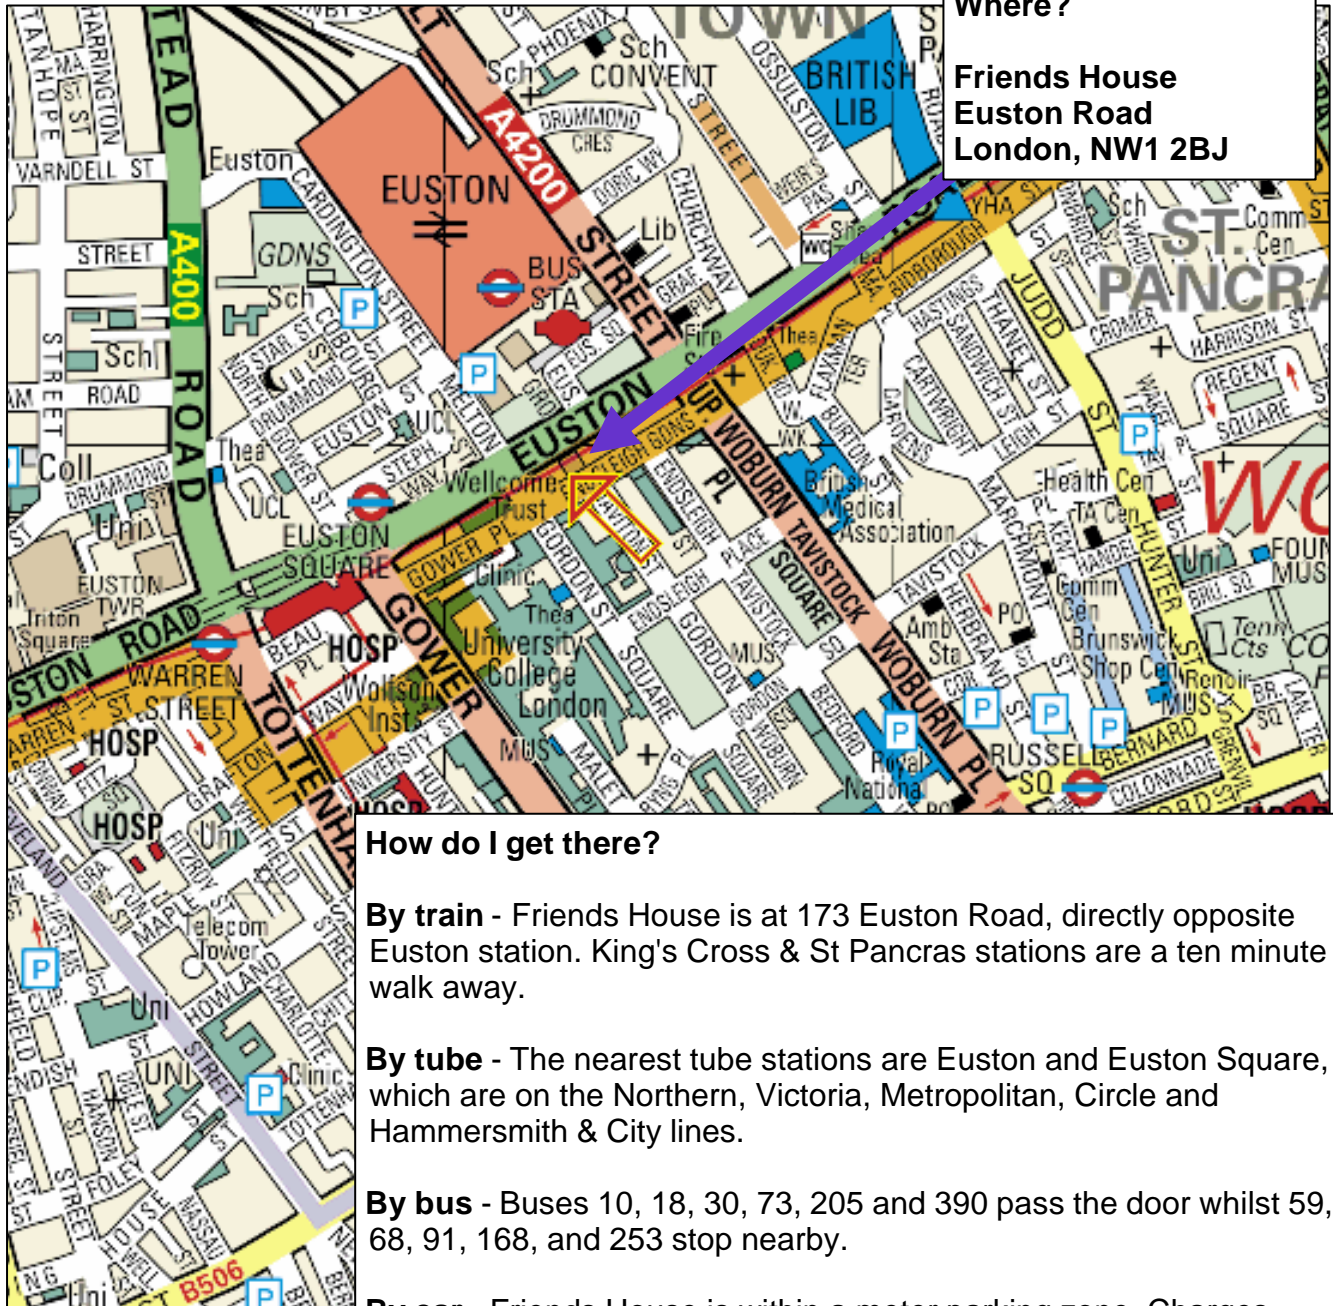

sf Living with DIFFerence

Sea of Faith (London)
6th London Open Conference

Saturday 22 November 2008

10.30 - 4.30

Where?

Friends House
Euston Road
London, NW1 2BJ

How do I get there?

By train - Friends House is at 173 Euston Road, directly opposite Euston station. King's Cross & St Pancras stations are a ten minute walk away.

By tube - The nearest tube stations are Euston and Euston Square, which are on the Northern, Victoria, Metropolitan, Circle and Hammersmith & City lines.

By bus - Buses 10, 18, 30, 73, 205 and 390 pass the door whilst 59, 68, 91, 168, and 253 stop nearby.